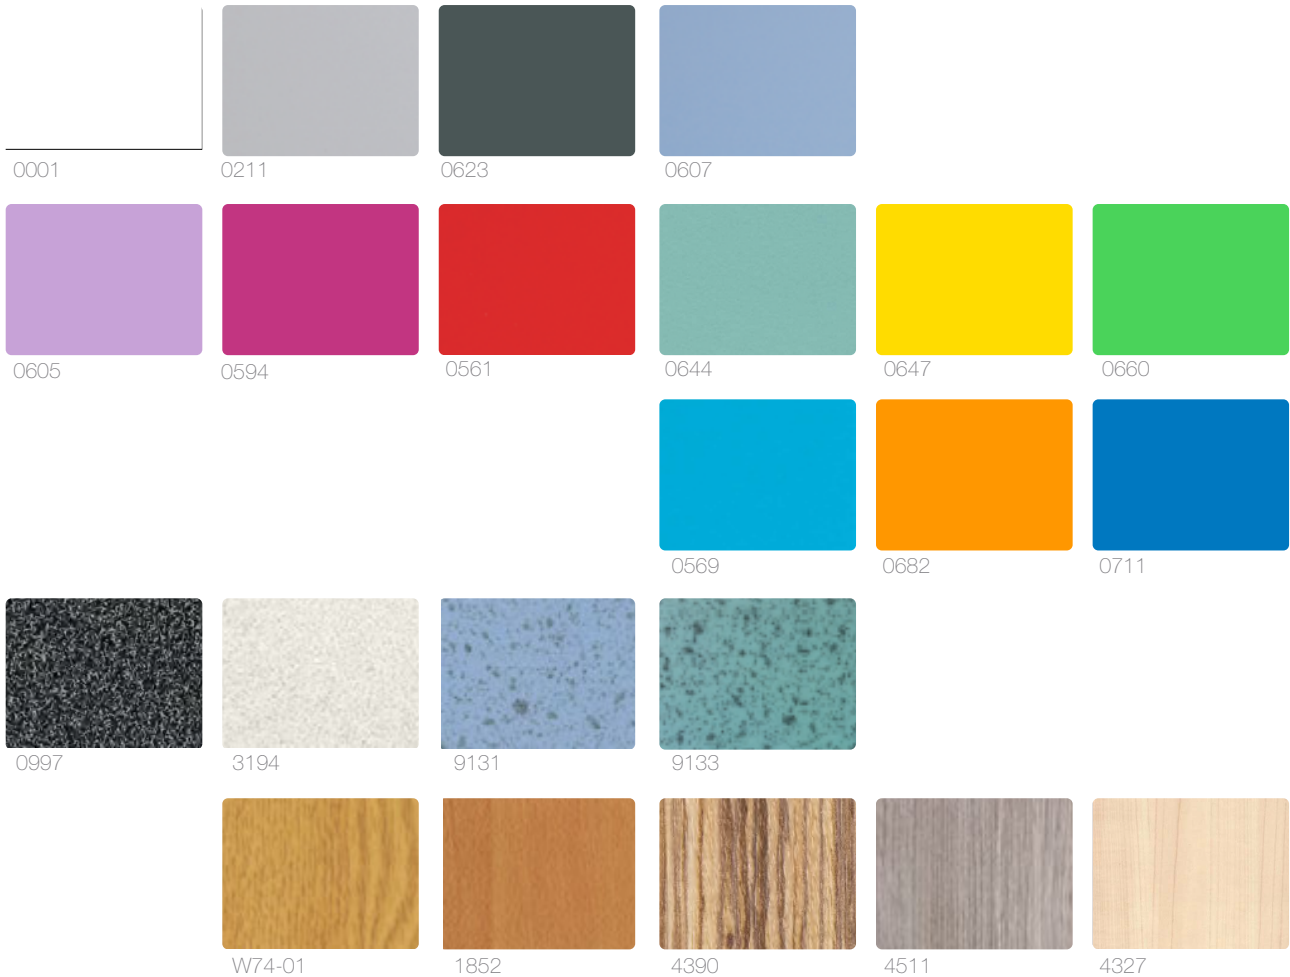

10mm Compact Locker Collection

PLAIN COLOURS, ABSTRACTS & WOODS

Decor Selection	Format	3660 x 1600 mm
	Thickness	10 mm
	Finish	Erre, (R)
	Grade	CGS - Compact, Standard Grade
	Euroclass	TBA

Overlay (Only for printed decors)